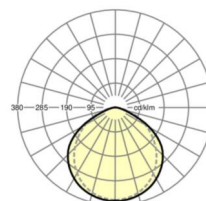

CHARACTERISTICS

Order number	18210406650
EAN number	4020863305117
Commodity code	94051190
Certification mark	IP 20, Protection class I, F, HACCP DIN10500/Food/IFS-application-related suitability/BRC, Indoor, CE
Impact resistance (IK rating)	IK03 (10°C bis 40°C)
Ambient temperatur	ta 10°C to 40°C
Special properties	Ready for IoT
Warranty period	5 years
State funding programs	BEG - Federal funding for efficient buildings (valid only for Germany)

ELECTRICAL ENGINEERING

Controller	Electronic driver DALI2 (1 pcs.)
System output	34W
Mains voltage	230V/50Hz
Circuit breakers (inrush current)	13 pieces/B10, 21 pieces/B16, 21 pieces/C10, 35 pieces/C16
Energy efficiency class/light source	B

LIGHTING TECHNOLOGY

Placement	LED, Colour rendering/Light colour CRI ≥ 80 / 4000K
Colour tolerance (MacAdam)	3SDCM
Photobiological safety (Luminaire)	RG1
Nominal luminous flux	5763lm
LED service life	50000h L80/B10 (Tq 40°C)
Luminaire luminous efficiency	168lm/W
Beam angle	115° (C0) / 105° (C90)
UGR lat./long.	25.9 / 27.1

MECHANICS

Housing colour	traffic white RAL 9016
Dimensions (LxWxH/DxH)	1531mm x 55mm x 43mm
Weight (net)	1.9kg
Type of installation	Mounting rail system installation

Dimensions

L	1531 mm	Length
B	55 mm	Width
H	43 mm	Height

DEEP-LINK

<https://www.regiolux.de/en/article/18210406650>

Reference	LED 5500lm 840
ηLB	100 %
Φ ↓/↑	100 % / 0 %
UGR lat./long.	25.9 / 27.1